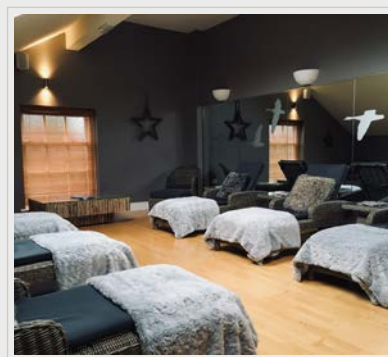

Reflexology

45 mins for £60